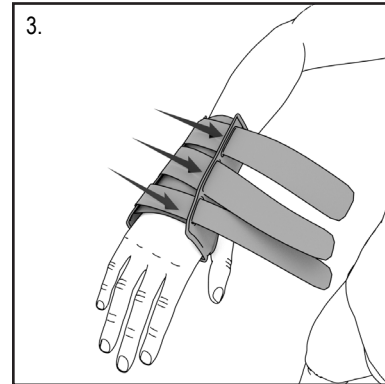

3. Pull all three straps through guide slots.