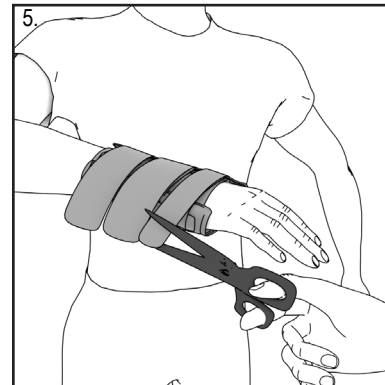

5. Trim excess strap material.

U.S. Patent No. 6960176

HELLY & WEBER

1185 E Main St., Santa Paula, California 93060
California: 800-221-5465, National: 800-654-3241
International: 805-525-4244, fax: 805-933-2348
U.S. fax: 800-559-5975, www.helly-weber.com