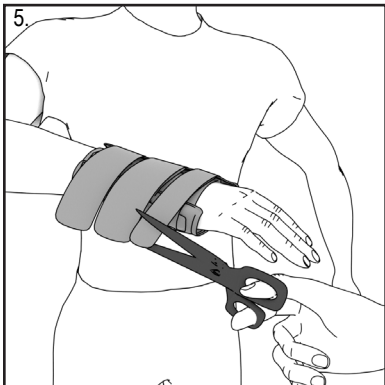

5. Trim excess strap material.

U.S. Patent No. 6960176

HELLY & WEBER

1185 E Main St., Santa Paula, California 93060
California: 800-221-5465, National: 800-654-3241
International: 805-525-4244, fax: 805-933-2348
U.S. fax: 800-559-5975, www.helly-weber.com

Warnings and Instructions: Review carefully, proper application is required

⚠ Warning: This device will not prevent or eliminate risk of injury. Do Not Overtighten. If swelling, pain, skin irritation, or an unusual reaction occurs, discontinue use immediately and consult your medical professional.

Care: Hand wash using mild soap. Rinse thoroughly. Air dry only. Do not tumble dry. For single patient use only.