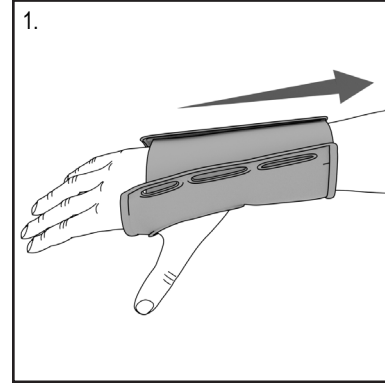

1. Position hand in brace.