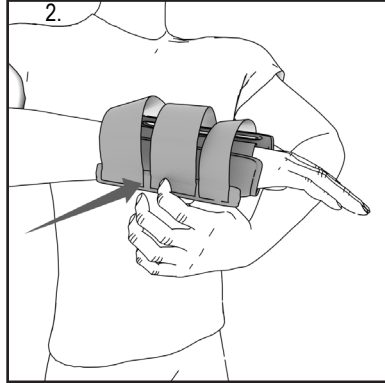

2. Adjust the stay pod as needed into a comfortable position on the side of the wrist.