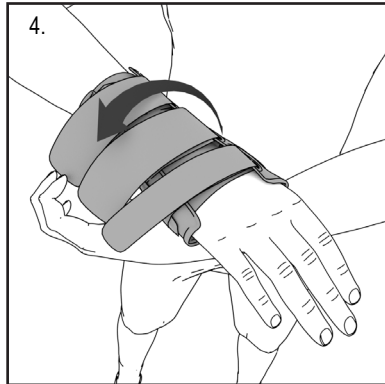

4. Pull and fasten straps.