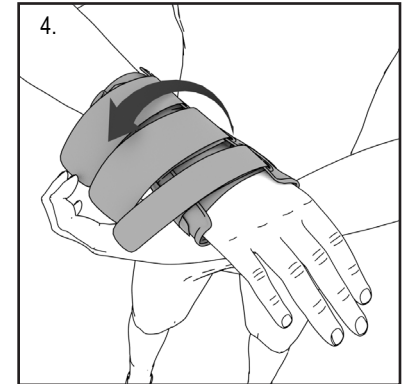

4. Pull and fasten straps.