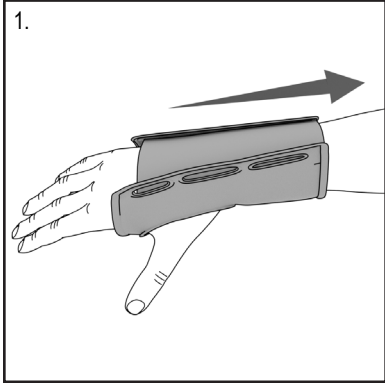

Warnings and Instructions: Review carefully, proper application is required

⚠ Warning: This device will not prevent or eliminate risk of injury. Do Not Overtighten. If swelling, pain, skin irritation, or an unusual reaction occurs, discontinue use immediately and consult your medical professional.

Care: Hand wash using mild soap. Rinse thoroughly. Air dry only. Do not tumble dry. For single patient use only.

1. Position hand in brace.