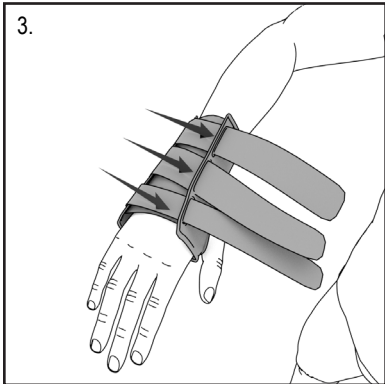

3. Pull all three straps through guide slots.