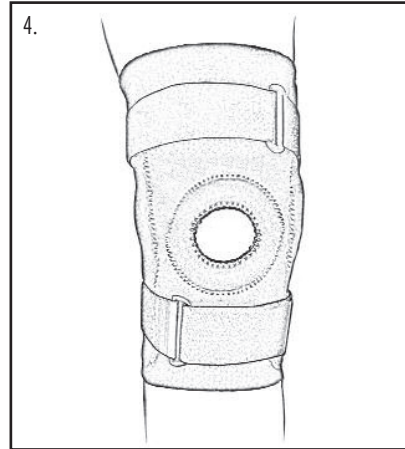

Patella Stabilizer (Universal Buttress) Posterior Closure

3630PC

Warnings and Instructions: Review carefully, proper application is required

⚠ Warning: This device will not prevent or eliminate risk of injury. Do Not Overtighten. If swelling, pain, skin irritation, or an unusual reaction occurs, discontinue use immediately and consult your medical professional.

This device should not be worn by persons with known allergies to neoprene.

Care: Hand wash using mild soap. Rinse thoroughly. Air dry only. Do not tumble dry.

Patella Stabilizer (Universal Buttress) Posterior Closure