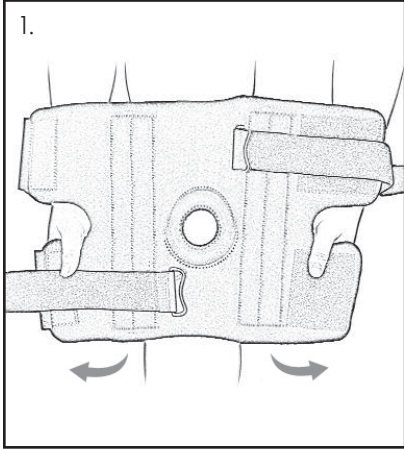

Patella Stabilizer (Universal Buttress) Posterior Closure

3630PC

Warnings and Instructions: Review carefully, proper application is required

⚠ Warning: This device will not prevent or eliminate risk of injury. Do Not Overtighten. If swelling, pain, skin irritation, or an unusual reaction occurs, discontinue use immediately and consult your medical professional.

This device should not be worn by persons with known allergies to neoprene.

Care: Hand wash using mild soap. Rinse thoroughly. Air dry only. Do not tumble dry.

Patella Stabilizer (Universal Buttress) Posterior Closure