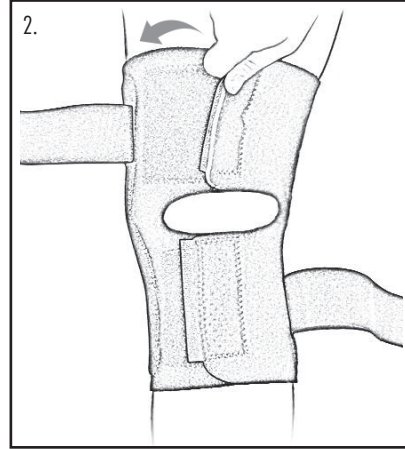

Patella Stabilizer (Universal Buttress) Posterior Closure

3630PC

Warnings and Instructions: Review carefully, proper application is required

⚠ Warning: This device will not prevent or eliminate risk of injury. Do Not Overtighten. If swelling, pain, skin irritation, or an unusual reaction occurs, discontinue use immediately and consult your medical professional.

This device should not be worn by persons with known allergies to neoprene.

Care: Hand wash using mild soap. Rinse thoroughly. Air dry only. Do not tumble dry.

Patella Stabilizer (Universal Buttress) Posterior Closure

3630PC

Warnings and Instructions: Review carefully, proper application is required

⚠ Warning: This device will not prevent or eliminate risk of injury. Do Not Overtighten. If swelling, pain, skin irritation, or an unusual reaction occurs, discontinue use immediately and consult your medical professional.