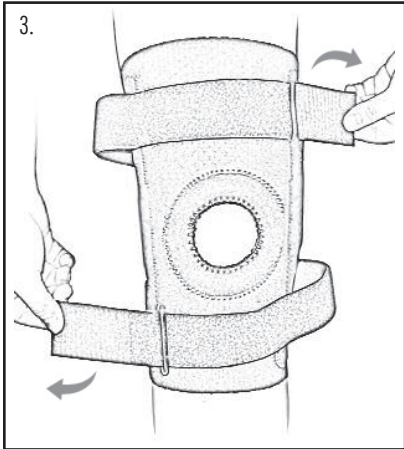

Patella Stabilizer (Universal Buttress) Posterior Closure

3630PC

Warnings and Instructions: Review carefully, proper application is required

⚠ Warning: This device will not prevent or eliminate risk of injury. Do Not Overtighten. If swelling, pain, skin irritation, or an unusual reaction occurs, discontinue use immediately and consult your medical professional.

This device should not be worn by persons with known allergies to neoprene.

Care: Hand wash using mild soap. Rinse thoroughly. Air dry only. Do not tumble dry.

Patella Stabilizer (Universal Buttress) Posterior Closure

3630PC

Warnings and Instructions: Review carefully, proper application is required

⚠ Warning: This device will not prevent or eliminate risk of injury. Do Not Overtighten. If swelling, pain, skin irritation, or an unusual reaction occurs, discontinue use immediately and consult your medical professional.